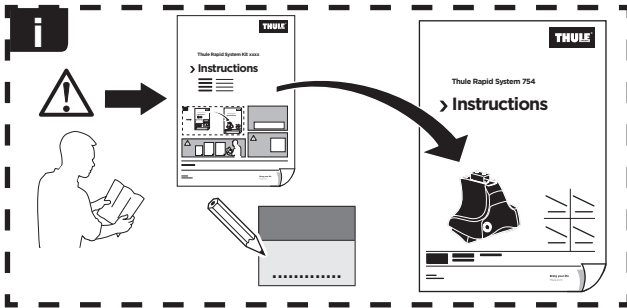

Thule Rapid System Kit 1429

> Instructions

CHEVROLET Epica, 4-dr Sedan, 06-15

ISO 11154-E

179 x2

918 x2

x1

181 x2

919 x2

x1

1

	X (scale)	X (mm)	X (inch)
CHEVROLET Epica , 4-dr Sedan, 06-15	32,5	976	38 ⁵/₈

	Y (scale)	Y (mm)	Y (inch)
CHEVROLET Epica , 4-dr Sedan, 06-15	30,5	956	37 ⁵/₈

2

CHEVROLET Epica, 4-dr Sedan, 06-15

3

	W (mm)	Z (mm)	W (inch)	Z (inch)
CHEVROLET Epica, 4-dr Sedan, 06-15	315	650	12 ³/₄	25 ⁵/₈