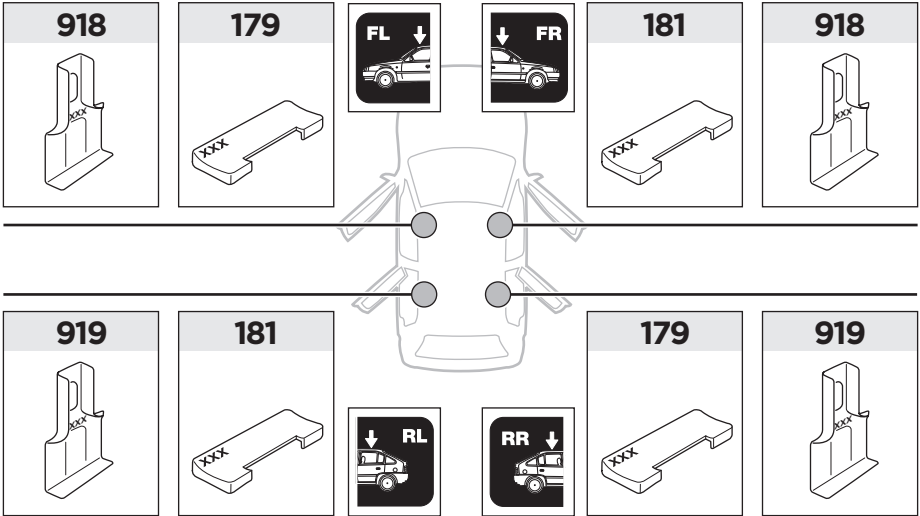

Thule Rapid System Kit 1429

> Instructions

CHEVROLET Epica, 4-dr Sedan, 06-15

ISO 11154-E

179 x2

918 x2

x1

181 x2

919 x2

x1

1

	X (scale)	X (mm)	X (inch)
CHEVROLET Epica , 4-dr Sedan, 06-15	32,5	976	38 ⁵/₈

	Y (scale)	Y (mm)	Y (inch)
CHEVROLET Epica , 4-dr Sedan, 06-15	30,5	956	37 ⁵/₈

2

CHEVROLET Epica, 4-dr Sedan, 06-15

3

	W (mm)	Z (mm)	W (inch)	Z (inch)
CHEVROLET Epica, 4-dr Sedan, 06-15	315	650	12 ³/₄	25 ⁵/₈