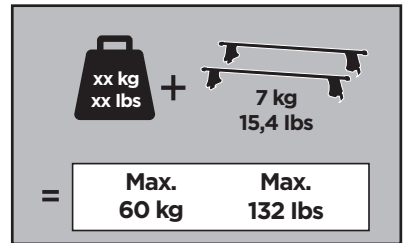

Thule Rapid System Kit 1429

> Instructions

CHEVROLET Epica, 4-dr Sedan, 06-15

ISO 11154-E

179 x2

918 x2

x1

181 x2

919 x2

x1

1

	X (scale)	X (mm)	X (inch)
CHEVROLET Epica , 4-dr Sedan, 06-15	32,5	976	38 ⁵/₈

	Y (scale)	Y (mm)	Y (inch)
CHEVROLET Epica , 4-dr Sedan, 06-15	30,5	956	37 ⁵/₈

2

CHEVROLET Epica, 4-dr Sedan, 06-15

3

	W (mm)	Z (mm)	W (inch)	Z (inch)
CHEVROLET Epica, 4-dr Sedan, 06-15	315	650	12 ³/₄	25 ⁵/₈